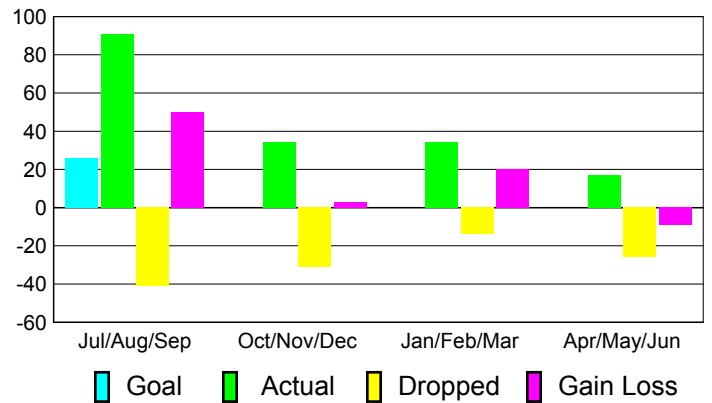

Membership Results 2010-2011

Goal, New, Dropped, Gain/Loss

Comparison of Membership Gain/Loss

Current Year Compared to the Previous Year