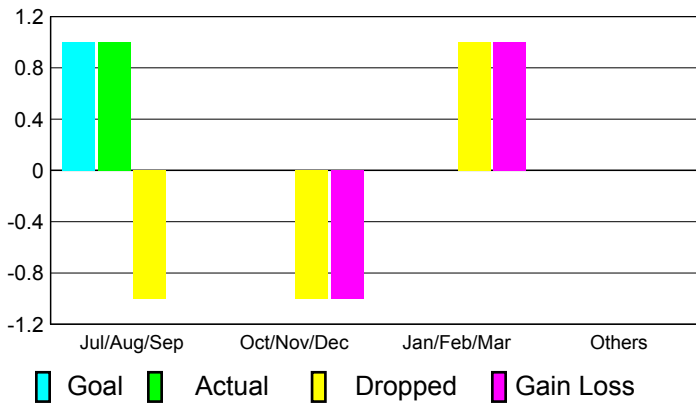

2010-2011 GMT Reports for District (or Undistricted) **District 128**

GMT: **HOWARD PATRICK LEE**

Location: **ISRAEL**

GMT CA: **4**

CLUBS

**Club Results
2010-2011**

**Clubs
2009-2010**

Month	New Club Goal	Actual New Clubs	Actual Dropped Clubs	Gain/Loss of Clubs	Gain/Loss of Clubs
Jul/Aug/Sep	1	1	-1	0	0
Oct/Nov/Dec	0	0	-1	-1	0
Jan/Feb/Mar	0	0	1	1	0
Apr/May/Jun	0	0	0	0	1
Totals	1	1	-1	0	1

Club Results 2010-2011

Goal, New, Dropped, Gain/Loss

Comparison of Club Gain/Loss

Current Year Compared to the Previous Year

YTD Status Quo Clubs 2010-2011

Status Quo Clubs Compared to Status Quo Members

MEMBERSHIP

**Membership Results
2010-2011**

**Membership
2009-2010**

Month	Net Memb Goal	Actual New Memb	Actual Dropped Memb	Gain/Loss of Memb	Gain/Loss of Memb
Jul/Aug/Sep	26	91	-41	50	9
Oct/Nov/Dec	0	34	-31	3	-8
Jan/Feb/Mar	0	34	-14	20	15
Apr/May/Jun	0	17	-26	-9	-25
Totals	26	176	-112	64	-9