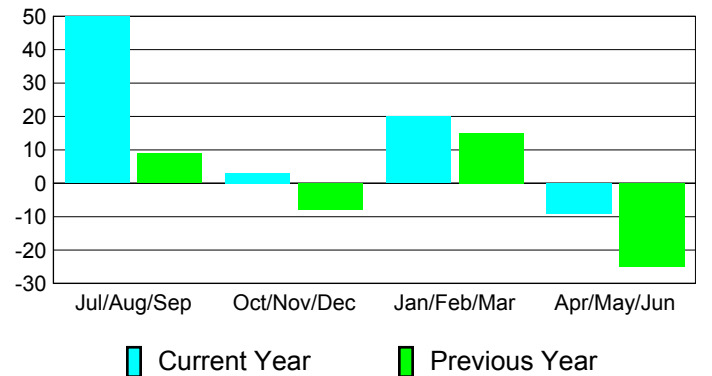

**Membership Results
2010-2011**

**Membership
2009-2010**

Month	Net Memb Goal	Actual New Memb	Actual Dropped Memb	Gain/Loss of Memb	Gain/Loss of Memb
Jul/Aug/Sep	26	91	-41	50	9
Oct/Nov/Dec	0	34	-31	3	-8
Jan/Feb/Mar	0	34	-14	20	15
Apr/May/Jun	0	17	-26	-9	-25
Totals	26	176	-112	64	-9

Membership Results 2010-2011

Goal, New, Dropped, Gain/Loss

Comparison of Membership Gain/Loss

Current Year Compared to the Previous Year

Gender Comparison 2010-2011

Jul/Aug/Sep

Oct/Nov/Dec

Jan/Feb/Mar